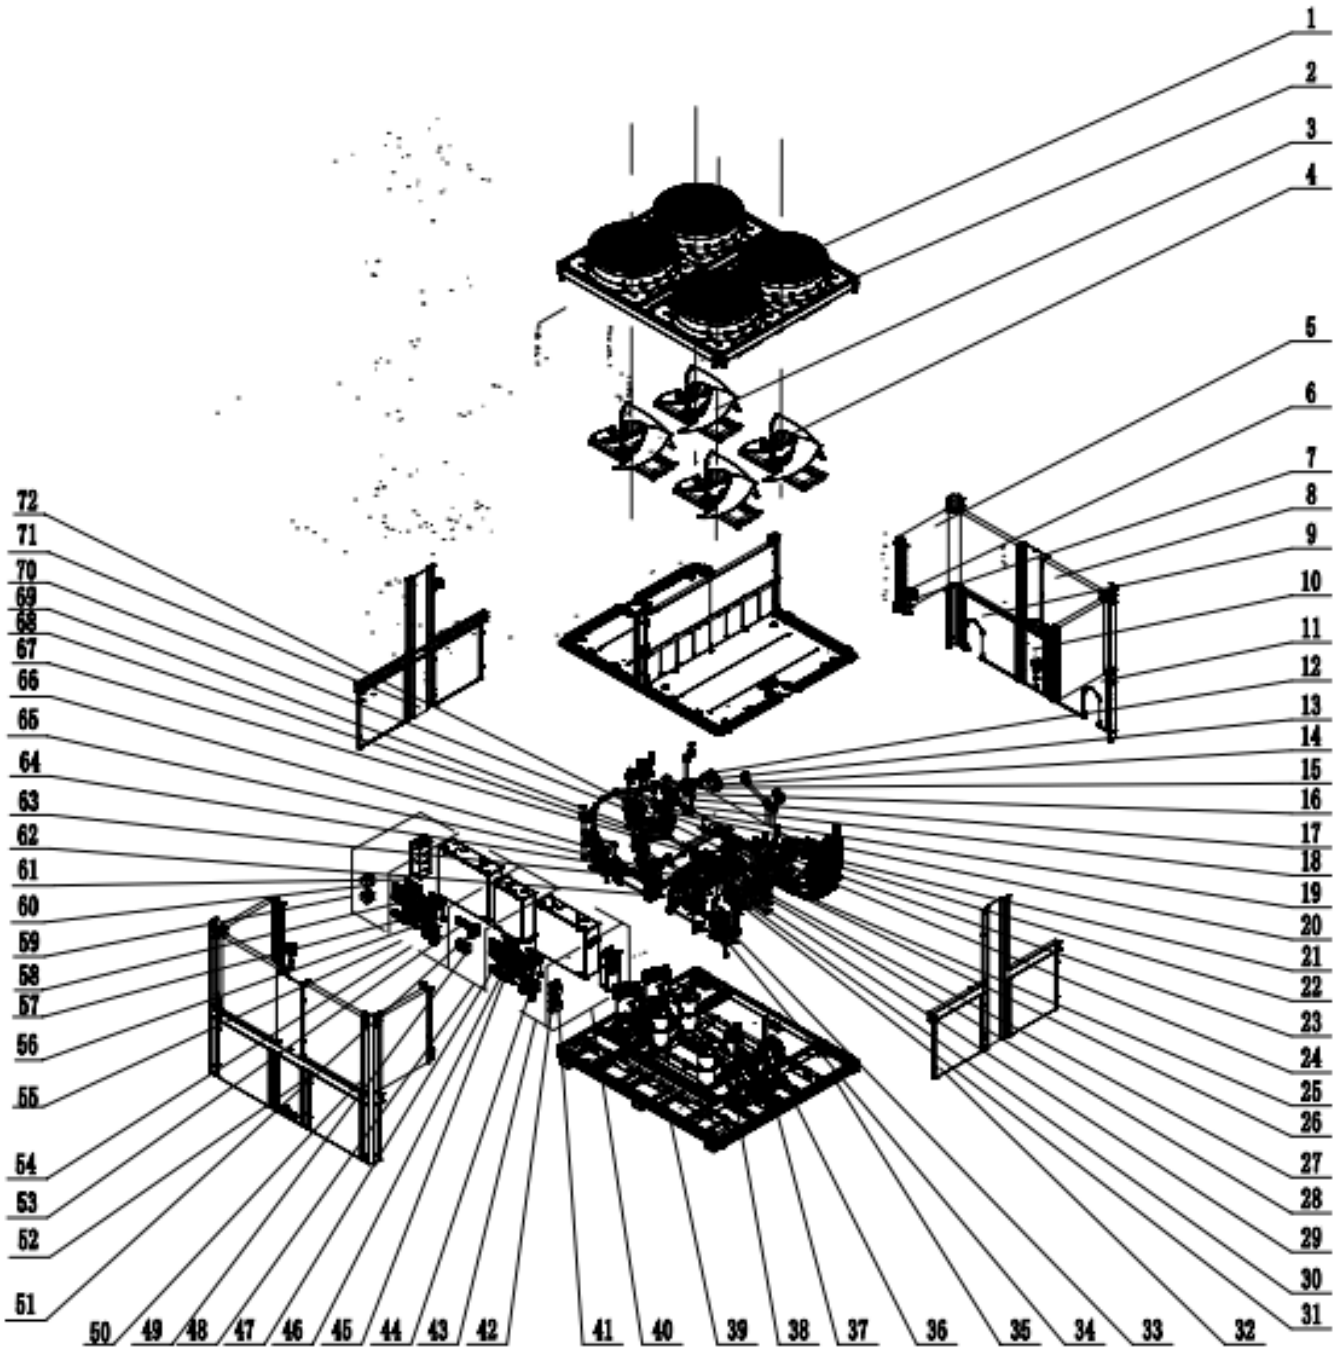

B SERIES CHILLER

SPARE PARTS LIST

August 2023

LSQWRF130VM NaB-X

Exploded View

LSQWRF130VM NaB-X

Spare Parts List

No.	Part Description	Part Code
1	Rear Grill	01571100004
2	Streamlined Dome	26901100008
3	Axial Flow Fan	1043110000101
4	Brushless DC Motor	1570412410
5	Condenser Assy	1100206108001
6	One Way Valve	07338000112
7	Temp Sensor Sleeving	05212423
8	Condenser Assy	1100206108101
9	Rear Panel	012215060062P
10	Front Panel	012073061526P
11	Rear Panel	012215060063P
12	Steam Current Switch	4502800000901
13	Temp Sensor Sleeving	05210001
14	Pressure Protect Switch	4602001583
15	Pressure Protect Switch	46020015117
16	Pressure Protect Switch	4602001590
17	Pressure Sensor	322101035
18	Pressure Protect Switch	4602001591
19	Pressure Protect Switch	4602001561
20	Pressure Protect Switch	46020015131
21	Filter	07219056
22	Dry Evaporator	011101060033
23	Magnet Coil	4300040061
24	Magnet Coil	4300040048
25	Pressure Protect Switch	4602001582
26	Bidirection Strainer	0721004401
27	Pressure Protect Switch	4602001579
28	Electronic Expansion Valve	43044100190
29	One Way Valve	07333700032
30	Electric Expand Valve Fitting	4304413262
31	Temperature Sensor Support	26905202
32	Front Panel	012073061529P
33	Electronic Expansion Valve	43044100173
34	Electric Expand Valve Fitting	4304413227
35	Base Frame Sub Assy	017033060499
36	Compressor and Fittings	009001060482